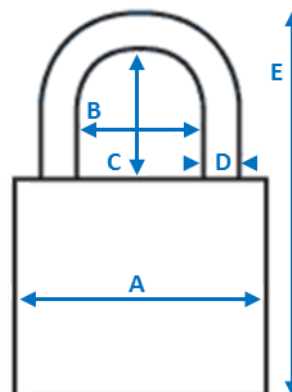

Master 7641

DESCRIPTION

The Master Lock No. 7641 Set-Your-Own Combination Padlock features a 40mm wide solid aluminium body for durability with a black lacquer painted finish.

The 6mm diameter shackle is 26mm long and made of chrome-plated steel, offering resistance to cutting and sawing.

RELATED PRODUCTS

Master 7641 Override key to suit:

DIMENSIONS

A = 40mm

B = 22mm

C = 27mm

D = 6mm

E = 80mm