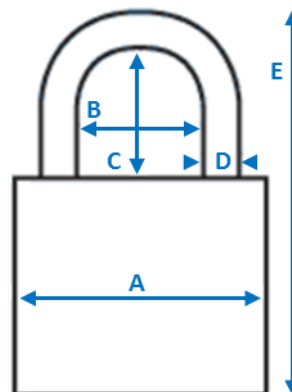

## FEATURES

- 54mm wide solid aluminium body for durability
- Optical grade 360° magnification lens eliminates dialing guesswork
- Familiar rotary dial right-left-right functionality
- Unique lens design obscures combination from onlookers during dialing
- Tactile dial feedback at each number for precise dialing
- Soft touch dial ring for no-slip grip
- High contrast black on white numbers, improved visibility

Prominent alignment indicator enables faster dialing

- Hardened steel shackle for extra cut resistance

## DIMENSIONS

A = 54mm

B = 21mm

C = 20mm

D = 7mm

E = 86mm

Information is subject to change without notice. Images and details are approximate and should be used as a guide only.